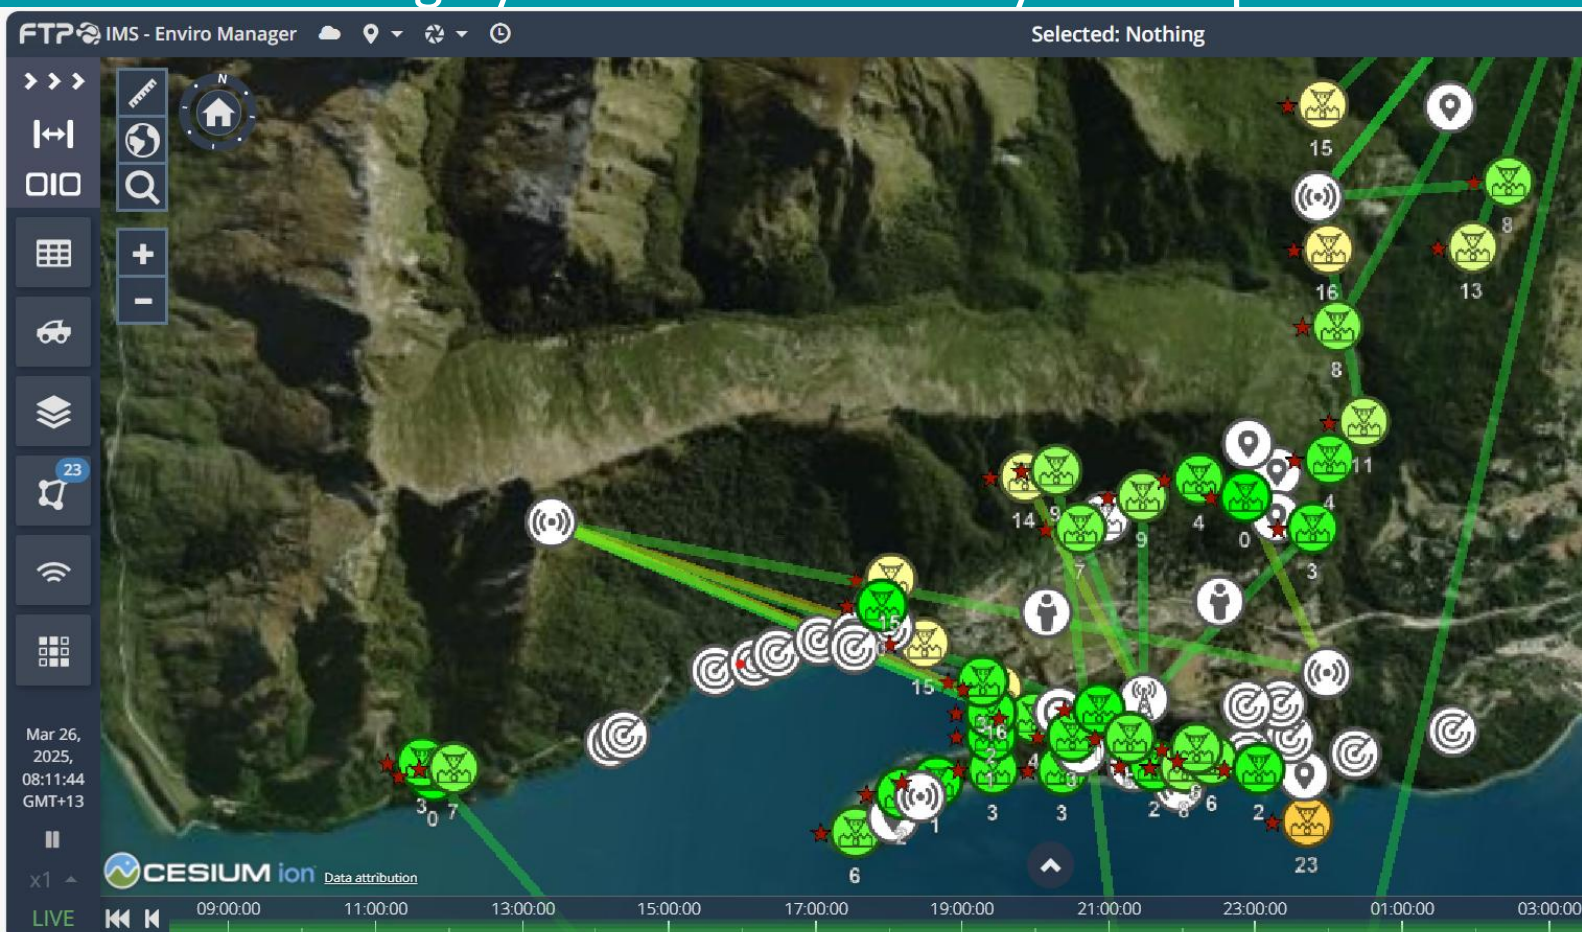

# Impacts across our projects

**200%**

INCREASE IN NUMBER OF TRAPS SINCE 2022

**6400+**

Additional traps and bait stations facilitated by our team since 2022

**1050+**

VOLUNTEERS ACROSS OUR PARTNER GROUPS

**58,000+**  
PREDATORS REMOVED SINCE mid-2021

# AT220-A.I Traps

Comms enabled self-resetting Traps:

AI-powered traps for continuous pest control, with real-time monitoring.

This hugely increases efficiency and impact.